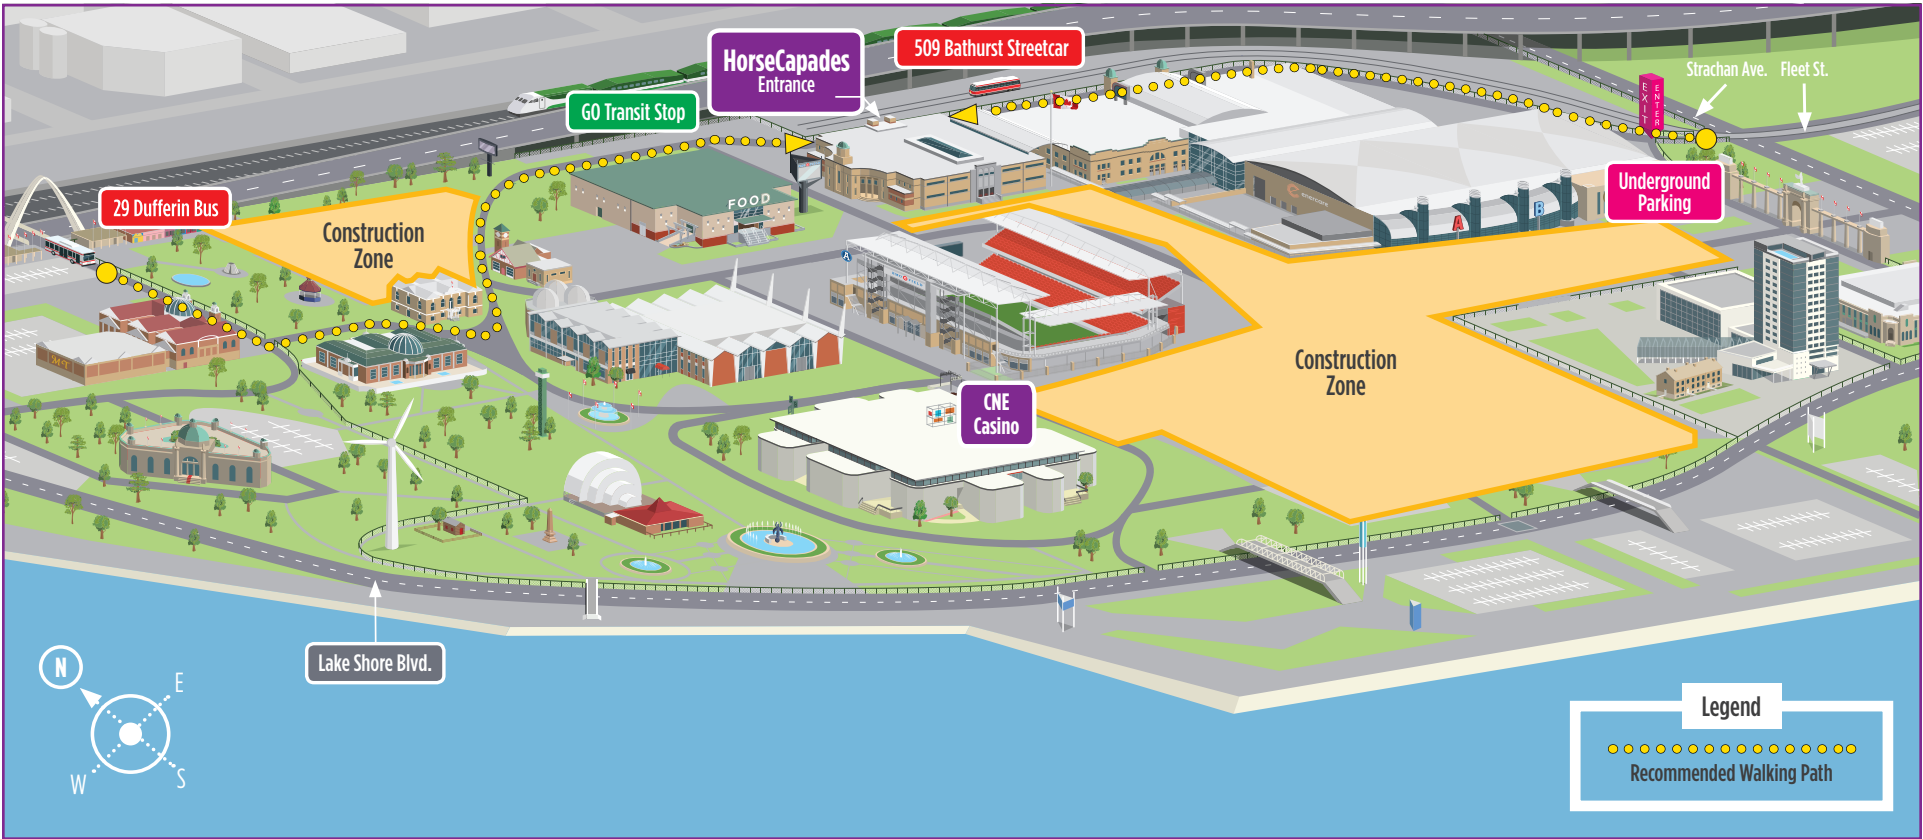

How to get to HorseCapades 2026

Please note: When arriving at the HorseCapades, please be mindful of the traffic located near the HorseCapades and as you walk through the CNE grounds. At this time, this area is a construction zone and has a high frequency of traffic. The CNE Casino is open from August 2 to September 30, 2026 (Temporary License No.FE1452536).